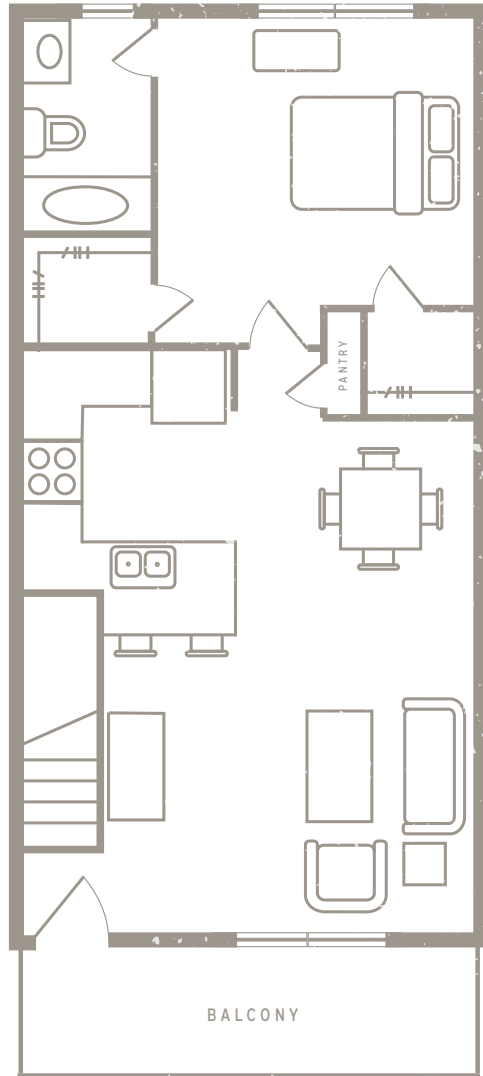

1,575 SQ FT

3 BEDROOM, 3 BATH

FLAT

p: 352-247-7900

 redpoint-gainesville.com

1,482 SQ FT

3 BEDROOM, 3 BATH

TOWNHOME