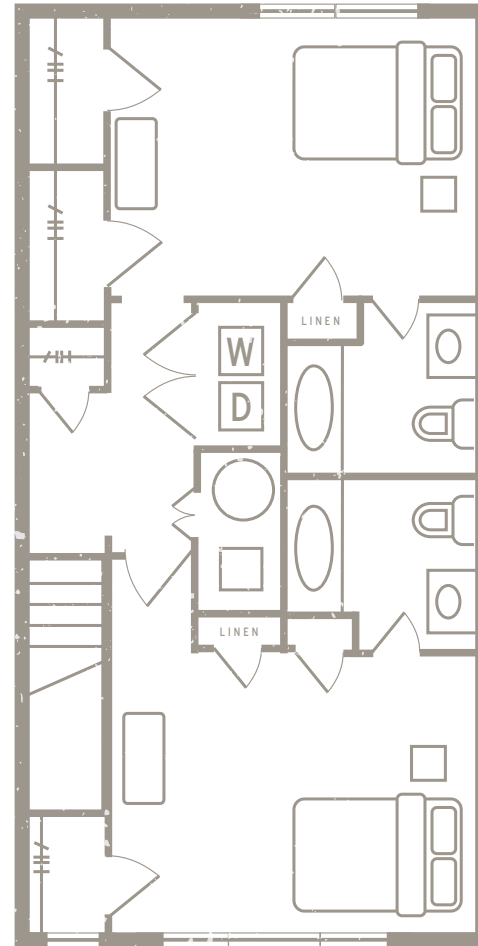

1,575 SQ FT

3 BEDROOM, 3 BATH

FLAT

p: 352-247-7900

 redpoint-gainesville.com

1,482 SQ FT

3 BEDROOM, 3 BATH

TOWNHOME