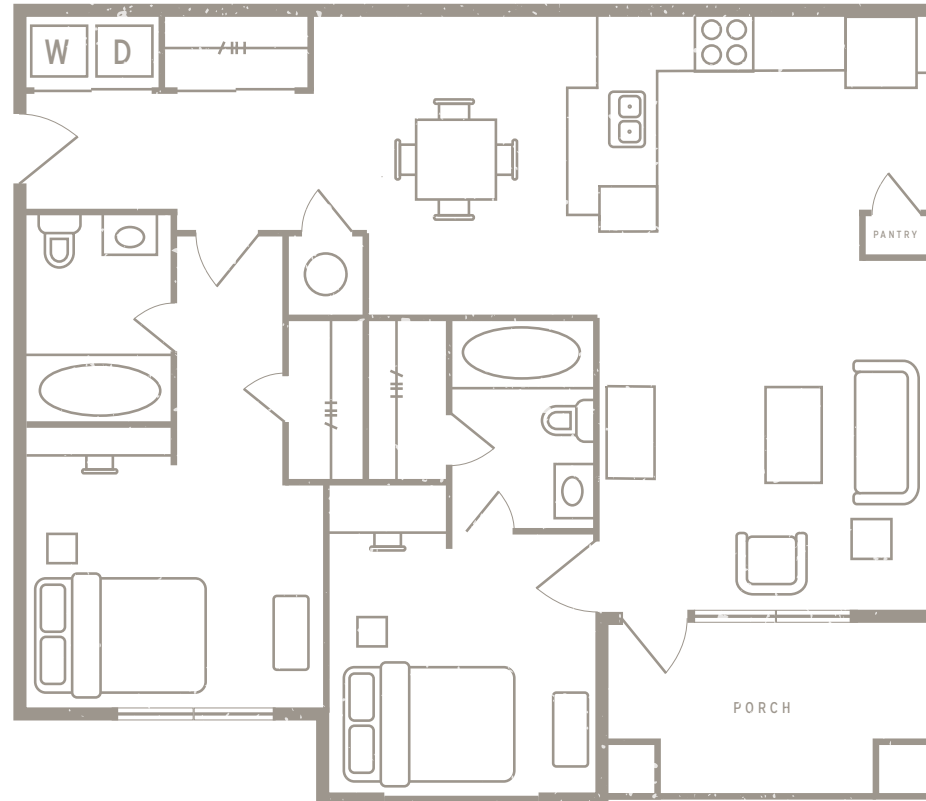

1,221 SQ FT

2 BEDROOM, 2 BATH

FLAT

p: 352-247-7900

 redpoint-gainesville.com

1,157 SQ FT

2 BEDROOM, 2 BATH

GARDEN